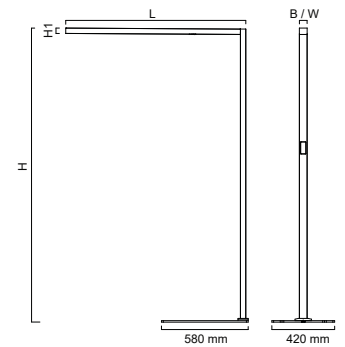

Ideal for double workplaces

- 145° beam angle of the indirect light component, efficient and uniform
- Presence and daylight sensor individually switched on and off
- Comfortable touch operation
- Elegant design, profile only 36x52mm
- Optimised glare control

mit integriertem Präsenz- und Tageslichtsensor (-PT), dimmbar
direkt/indirekt, CRI >80, L 1205 mm, B/W 52 mm, H 1960 mm
Profil 52 x 36 mm, silbergrau matt

with integrated presence and daylight sensor (-PT), dimmable
direct/indirect, CRI >80, L 1205mm, B/W 52mm, H 1960mm
Profile 52 x 36mm, silver grey matt

Lichtverteilung direkt/indirekt,
getrennt schaltbar | Light distribution
direct/indirect, separately switchable

Passende Pendelleuchte | Matching pendant luminaire

UGR 13, $\gamma \geq 65^\circ$ cd/m² < 1000,
direkt/indirekt, CRI >80, L 1280 mm, B/W 48 mm, H 76 mm, H2 1500 mm