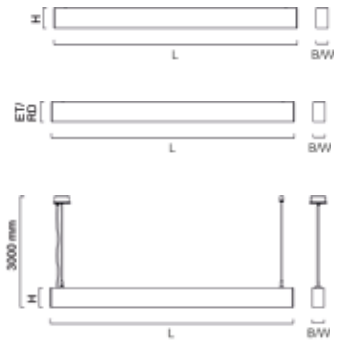

STRONG 55 DIRECT Einbau-, Anbau- und Pendelleuchten | Recessed, Surface and Pendant luminaires

Modulares Lichtliniensystem, Länge frei konfigurierbar | Modular light line system, length freely configurable

LED 20/22 W/m, CRI >80
B/W 55 mm, H 80 mm,
L millimetergenau | accurate to the millimeter

ACRYL SATINIERT | SATIN-COATED

ACRYL PRISMATIK | PRISMATIC

VARIANTE | VERSION	KELVIN	TREIBER | DRIVER	LEISTUNG | WATTAGE per meter	ART.-NR. | ITEM NO. weiß | white	silber | silver	PREIS LFM¹ | PRICE rm¹ brutto

1 m	4000 K	ON/OFF	2460 lm/20 W	153-0013-104	153-0013-204	220,00 €
1 m	4000 K	ON/OFF	2460 lm/20 W	153-0033-104	153-0033-204	230,00 €
1 m	4000 K	ON/OFF	2460 lm/20 W	153-0023-104	153-0023-204	288,00 €
1 m	4000 K	ON/OFF	2280 lm/22 W	153-0014-104	153-0014-204	239,00 €
1 m	4000 K	ON/OFF	2280 lm/22 W	153-0034-104	153-0034-204	249,00 €
1 m	4000 K	ON/OFF	2280 lm/22 W	153-0024-104	153-0024-204	307,00 €

¹ Lfm = Laufmeter | rm = running meter

* Mindestpreis je Leuchte | Minimum price per luminaire 350,00 €

Kein Aufpreis | No surcharge

AUFPREISE | SURCHARGES

	90° Eckverbinder | Angle connector 90,00 €		Multisensor 130,00 €		per meter 10,00 €
	90° Eckelement Gips | Corner element Gypsum 145,00 €		Notlicht | Emergency 3h per meter 190,00 €		per meter 24,00 €
	2m Element Gips | Gypsum 82,00 €		Special RAL + 10%		3-Phasenschiene | Track auf Anfrage | on request
			TunableWhite auf Anfrage | on request		

TAILOR MADE

INTEGRATION KOMBI 3-Phasenschiene | Track

	DESIGN	OPTIC	COLOUR	DRIVER	KELVIN
153-00	1 Anbau | Surface 2 Pendel | Pendant 3 Einbau | Recessed	3 Acryl satiniert 4 Acryl Prismatic	1 weiß | white 2 silber | silver 3 schwarz | black 9 RAL Ihrer Wahl | your choice	0 ON | OFF 2 DALI	3 3000 K 4 4000 K