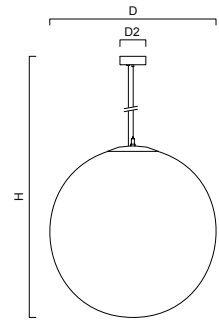

- 5 sizes from 400mm to 1 meter
- Balls made of PE natural white for high stability
- Homogeneous illumination
- Tool-free height-adjustable steel cable suspension
- CASAMBI control on request

PUBLIC

WORK

Pendelleuchte, Baldachin chrom, 1 Stahlseil, höhenverstellbar |
Pendant luminaire, Canopy chrome, 1 steel cable, height-adjustable
H max. 3000 mm

VARIANTE VERSION	KELVIN	TREIBER DRIVER	LEISTUNG WATTAGE	ART-NR. ITEM NO.	PREIS PRICE brutto
D 400 mm	4000 K	ON/OFF	1900 lm/16 W	147-101-204	575,00 €
D 500 mm	4000 K	ON/OFF	3800 lm/29 W	147-102-204	695,00 €
D 600 mm	4000 K	ON/OFF	5700 lm/43 W	147-103-204	780,00 €
D 770 mm	4000 K	ON/OFF	10800 lm/83 W	147-104-204	1215,00 €
D 1000 mm	4000 K	ON/OFF	14050 lm/106 W	147-105-204	1700,00 €

147-10□-2□□

SIZE **1** D 400 mm **2** D 500 mm **3** D 600 mm
 4 D 770 mm **5** D 1000 mm

DRIVER **0** ON|OFF **2** DALI

KELVIN **3** 3000 K **4** 4000 K

TunableWhite
2700K
6500K
auf Anfrage | on request

TAILOR MADE