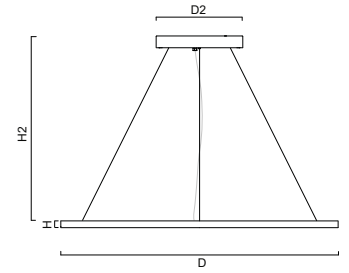

VARIANTE | VERSION	KELVIN	TREIBER | DRIVER	LEISTUNG | WATTAGE	ART-NR. | ITEM NO.	PREIS | PRICE brutto
D 560 mm	4000 K	DALI	3420 lm/ 48 W	161-001-124	850,00 €
D 810 mm	4000 K	DALI	5140 lm/ 72 W	161-002-124	950,00 €
D 1130 mm	4000 K	DALI	7280 lm/102 W	161-003-124	1150,00 €
D 1580 mm	4000 K	DALI	10280 lm/144 W	161-004-124	1400,00 €

SIZE   1 D 560 mm   2 D 810 mm
             3 D 1130 mm   4 D 1580 mm

KELVIN   3 3000 K   4 4000 K

161-00□-12□