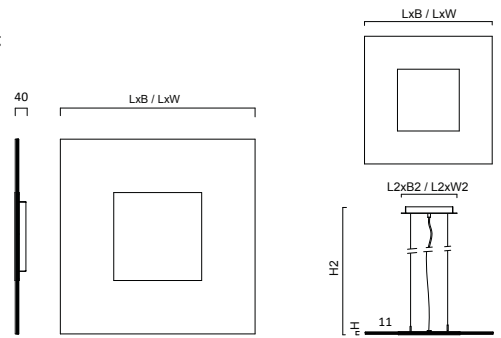

Elegant lightness with ultra slim design

- Extremely flat design of only 11mm
- Peripheral lighting at the sides of the opal disc with LCS (Light Control Structure)
- Central square made of stainless steel, can be individually coated on request
- CASAMBI control on request

H 11 mm!

PUBLIC

WORK

LIFE

PLANE
flächiges Licht | Plane light

CALVIA Anbau- und Pendelleuchten | Surface and Pendant luminaires

Komplettleuchten inkl. Treiber und ggf. Pendelsatz | Complete luminaires incl. driver and if required pendant kit

direkt/indirekt, CRI >80, LxB/W 400-600 mm

Pendelleuchte, 4 Stahlseile, höhenverstellbar | Pendant luminaire, 4 steel cable, height-adjustable
H2 max. 2000 mm

VARIANTE VERSION	KELVIN	TREIBER DRIVER	LEISTUNG WATTAGE	ART.-NR. ITEM NO.	PREIS PRICE brutto
--------------------	--------	------------------	--------------------	---------------------	----------------------