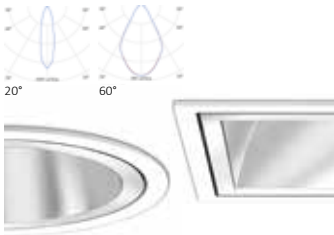

PUBLIC

WORK

LIFE

Accentuated light of the highest quality for demanding lighting requirements

- Daylight quality colour rendering CRI 98
- Chromaticity stability 1 x 2 SDCM
- Homogeneous lighting, combination of downlights and wallwashers
- WarmDim version 3000K - 1800K, intelligent dimming
- Concrete mounting boxes on request

POINT

punktueller Licht | Point light

ALPHABET SPECTRA Downlights

Komplettleuchten inkl. Treiber | Complete luminaires incl. driver

LED 14-34 W, CRI >98*
D 102-127 mm, DA|CO 95-120 mm, ET|RD 95-155 mm

MABE DIMENSIONS	KELVIN	TREIBER DRIVER	LEISTUNG WATTAGE	ART-NR. ITEM NO. α 20°	α 60°	PREIS PRICE brutto
DA CO 95 mm; R08	4000 K	DALI	910 lm/10 W	AS-11420-12-40	AS-11460-12-40	316,00 €
DA CO 120 mm; R10	4000 K	DALI	1180 lm/14 W	AS-11520-12-40	AS-11560-12-40	333,00 €
LxB W 95 mm; Q08	4000 K	DALI	840 lm/10 W	AS-21420-12-40	AS-21460-12-40	348,00 €
LxB W 120 mm; Q10	4000 K	DALI	1090 lm/14 W	AS-21520-12-40	AS-21560-12-40	366,00 €