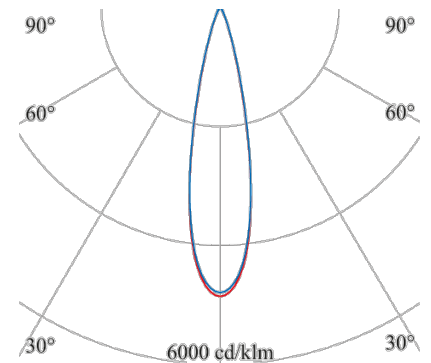

STRONG 30

S30-1204-38-30

The rail system - endless options with a filigree look and quick installation

Design: linear
Design Version: Leuchte Spot
wall mounting: available
ceiling mounting: available
pendant mounting: available
surface mounting: available
track mounting: available
colour: black
Outer diameter [mm]: 95
Height/depth [mm]: 33
weight net [kg]: 0,27

2 colours - white matt (similar to RAL 9016) or black matt (similar to RAL 9005)

Type: LINEAR
light direction: direct
Luminaire Luminous Flux [lm]: 1450
light steering: dreh- und schwenkbar
light symmetry: symmetrical
beam angles: 24°
Unified Glare Ratio UGR: 19
System efficiency (lm/W): 112
Colour Temperature [K]: 3000
Colour Rendering Index: >90
control: ON/OFF
control gear incl: 13
Nominal voltage: 48V
life cycle: 50.000h (L80/B10)
Degree of protection: IP20
Protection class: III
Stand: 19.08.2022

S30- h [m]	∅ [m]	Em [lx]
1,0	0,39 / 0,41	4160
2,0	0,78 / 0,82	1040
3,0	1,17 / 1,23	462
4,0	1,56 / 1,64	260
5,0	1,94 / 2,05	166

S30