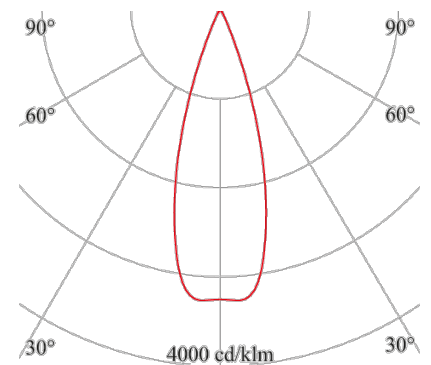

STRONG 30

S30-1203-12-27

The rail system - endless options with a filigree look and quick installation

Design: linear
Design Version: Leuchte Spot
wall mounting: available
ceiling mounting: available
pendant mounting: available
surface mounting: available
track mounting: available
colour: white
Outer diameter [mm]: 52
Height/depth [mm]: 140
weight net [kg]: 0,277

2 colours - white matt (similar to RAL 9016) or black matt (similar to RAL 9005)

Type: LINEAR
light direction: direct
Luminaire Luminous Flux [lm]: 1950
light steering: dreh- und schwenkbar
light symetry: symmetrical
beam angles: 30°
Unified Glare Ratio UGR: 11
System efficiency (lm/W): 108
Colour Temperature [K]: 2700
Colour Rendering Index: >90
control: DALI
control gear incl: 18
Nominal voltage: 48V
life cycle: 50.000h (L80/B10)
Degree of protection: IP20
Protection class: III
Stand: 08.02.2023

S30 h [m]	∅ [m]	Em [lx]
1,0	0,58	4289
2,0	1,17	1072
3,0	1,75	477
4,0	2,34	268
5,0	2,92	172