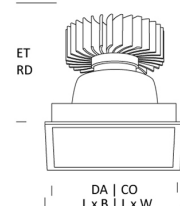

ALPHABET SPECTRA

AS-26360-12-40

The downlight for accent lighting of the highest quality in demanding lighting tasks

Design: square
Design Version: Reflektor & Schutzscheibe 60°
ceiling mounting: available
recessed mounting: available
colour: white
Cut-out [mm]: 120x120
Width [mm]: 127
Length [mm]: 127
Installation Depth [mm]: 155
weight net [kg]: 1,3

Type: POINT
light direction: direct
Luminaire Luminous Flux [lm]: 2520
light steering: Reflektor & Schutzscheibe
light symetry: symmetrical
beam angles: 60°
Unified Glare Ratio UGR: 18
Luminous intensity (cd/m2): <1000
System efficiency (lm/W): 74
Colour Temperature [K]: 4000
Colour Rendering Index: >98
control: DALI
control gear incl: 34
Nominal voltage: 230V 0/50/60Hz
life cycle: 50.000h (L80/B10)
emergency ready: ja
Type of wiring: available für DV
Degree of protection: IP20
Protection class: II
control gear incl: yes
control gear: CC

AS-26360-12		
h [m]	Ø [m]	Em [lx]
1,0	1,11 / 1,11	1991
2,0	2,22 / 2,22	498
3,0	3,33 / 3,33	221
4,0	4,43 / 4,43	124
5,0	5,54 / 5,54	80

AS-26360-12-40

Stand: 16.05.2022

SCHMITZ | WILA
 Schmitz-Leuchten GmbH & Co. KG
 Niedereimerfeld 29 D-59823 Arnsberg
 T +49 2932 96 77 0 F +49 2932 96 77 77