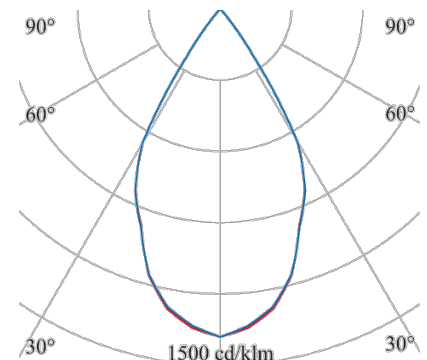

ALPHABET SPECTRA

AS-26360-12-40

The downlight for accent lighting of the highest quality in demanding lighting tasks

Design: square
Design Version: Reflektor & Schutzscheibe 60°
ceiling mounting: available
recessed mounting: available
colour: white
Cut-out [mm]: 120x120
Width [mm]: 127
Length [mm]: 127
Installation Depth [mm]: 155
weight net [kg]: 1,3

Type: POINT
light direction: direct
Luminaire Luminous Flux [lm]: 2520
light steering: Reflektor & Schutzscheibe
light symetry: symmetrical
beam angles: 60°
Unified Glare Ratio UGR: 18
Luminous intensity (cd/m2): <1000
System efficiency (lm/W): 74
Colour Temperature [K]: 4000
Colour Rendering Index: >98
control: DALI
control gear incl: 34
Nominal voltage: 230V 0/50/60Hz
life cycle: 50.000h (L80/B10)
emergency ready: ja
Type of wiring: available für DV
Degree of protection: IP20
Protection class: II
control gear incl: yes
control gear: CC