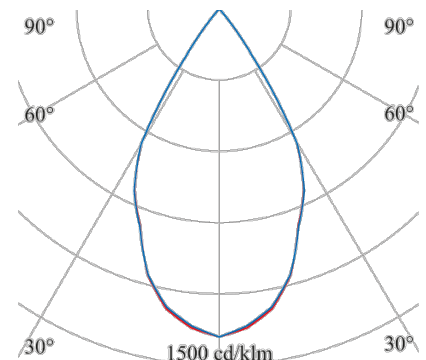

ALPHABET SPECTRA

AS-26360-12-30

The downlight for accent lighting of the highest quality in demanding lighting tasks

Design: square
Design Version: Reflektor & Schutzscheibe 60°
ceiling mounting: available
recessed mounting: available
colour: white
Cut-out [mm]: 120x120
Width [mm]: 127
Length [mm]: 127
Installation Depth [mm]: 155
weight net [kg]: 1,3

Type: POINT
light direction: direct
Luminaire Luminous Flux [lm]: 2520
light steering: Reflektor & Schutzscheibe
light symetry: symmetrical
beam angles: 60°
Unified Glare Ratio UGR: 18
Luminous intensity (cd/m2): <1000
System efficiency (lm/W): 74
Colour Temperature [K]: 3000
Colour Rendering Index: >98
control: DALI
control gear incl: 34
Nominal voltage: 230V 0/50/60Hz
life cycle: 50.000h (L80/B10)
emergency ready: ja
Type of wiring: available für DV
Degree of protection: IP20
Protection class: II
control gear incl: yes
control gear: CC