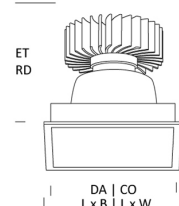

ALPHABET SPECTRA

AS-26360-12-30

The downlight for accent lighting of the highest quality in demanding lighting tasks

Design: square
Design Version: Reflektor & Schutzscheibe 60°
ceiling mounting: available
recessed mounting: available
colour: white
Cut-out [mm]: 120x120
Width [mm]: 127
Length [mm]: 127
Installation Depth [mm]: 155
weight net [kg]: 1,3

Type: POINT
light direction: direct
Luminaire Luminous Flux [lm]: 2520
light steering: Reflektor & Schutzscheibe
light symetry: symmetrical
beam angles: 60°
Unified Glare Ratio UGR: 18
Luminous intensity (cd/m2): <1000
System efficiency (lm/W): 74
Colour Temperature [K]: 3000
Colour Rendering Index: >98
control: DALI
control gear incl: 34
Nominal voltage: 230V 0/50/60Hz
life cycle: 50.000h (L80/B10)
emergency ready: ja
Type of wiring: available für DV
Degree of protection: IP20
Protection class: II
control gear incl: yes
control gear: CC

AS-26360-12		
h [m]	Ø [m]	Em [lx]
1,0	1,11 / 1,11	1991
2,0	2,22 / 2,22	498
3,0	3,33 / 3,33	221
4,0	4,43 / 4,43	124
5,0	5,54 / 5,54	80

AS-26360-12-30

Stand: 16.05.2022

SCHMITZ | WILA
 Schmitz-Leuchten GmbH & Co. KG
 Niedereimerfeld 29 D-59823 Arnsberg
 T +49 2932 96 77 0 F +49 2932 96 77 77