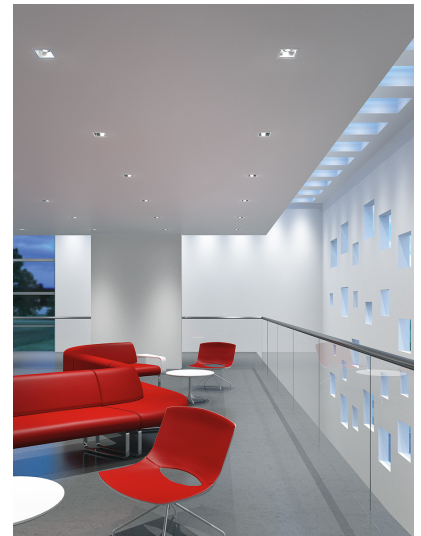

AS-26360-12-30

The downlight for accent lighting of the highest quality in demanding lighting tasks

Design: square
Design Version: Reflektor & Schutzscheibe 60°
ceiling mounting: available
recessed mounting: available
colour: white
Cut-out [mm]: 120x120
Width [mm]: 127
Length [mm]: 127
Installation Depth [mm]: 155
weight net [kg]: 1,3

ALPHABET SPECTRA relies on high colour rendering in daylight quality as standard. The difference in quality is particularly clear in the red area R9. In addition, with 2 SDCM (Standard Deviation of Color Matching), WILA currently offers the greatest colour homogeneity.

TAILOR MADE - Let's design colour rendering, half-beam angle, housing colour, reflector colour and light colour, individually. Ball-throw or splash-proof lights are just as possible as exhaust air functions or the like.

Type: POINT
light direction: direct
Luminaire Luminous Flux [lm]: 2520
light steering: Reflektor & Schutzscheibe
light symetry: symmetrical
beam angles: 60°
Unified Glare Ratio UGR: 18
Luminous intensity (cd/m2): <1000
System efficiency (lm/W): 74
Colour Temperature [K]: 3000
Colour Rendering Index: >98
control: DALI
control gear incl: 34
Nominal voltage: 230V 0/50/60Hz
life cycle: 50.000h (L80/B10)
emergency ready: ja
Type of wiring: available für DV
Degree of protection: IP20
Protection class: II
control gear incl: yes
control gear: CC

AS-26360-12		
h [m]	Ø [m]	Em [lx]
1,0	1,11 / 1,11	1991
2,0	2,22 / 2,22	498
3,0	3,33 / 3,33	221
4,0	4,43 / 4,43	124
5,0	5,54 / 5,54	80

AS-26360-12-30

Stand: 16.05.2022

SCHMITZ | WILA
Schmitz-Leuchten GmbH & Co. KG
Niedereimerfeld 29 D-59823 Arnsberg
T +49 2932 96 77 0 F +49 2932 96 77 77

SCHMITZ | WILA is continuously improving its products in terms of performance, material and quality. The current and warranty-relevant product information can therefore differ from the statements presented here.

www.schmitz-wila.com