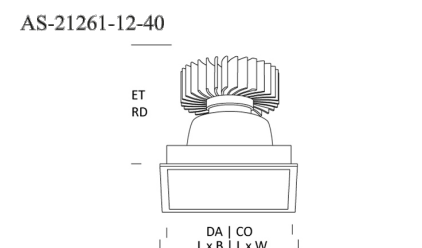

ALPHABET SPECTRA

AS-21261-12-40

The downlight for accent lighting of the highest quality in demanding lighting tasks

Design: square
Design Version: Reflektor weiß 60°
ceiling mounting: available
recessed mounting: available
colour: white
Cut-out [mm]: 95x95
Width [mm]: 102
Length [mm]: 102
Installation Depth [mm]: 105
weight net [kg]: 0,7

Type: POINT
light direction: direct
Luminaire Luminous Flux [lm]: 1040
light steering: reflector white
light symetry: symmetrical
beam angles: 60°
System efficiency (lm/W): 74
Colour Temperature [K]: 4000
Colour Rendering Index: >98
control: DALI
control gear incl: 14
Nominal voltage: 230V 0/50/60Hz
life cycle: 50.000h (L80/B10)
emergency ready: ja
Type of wiring: available für DV
Degree of protection: IP20
Protection class: II
control gear incl: yes
control gear: CC

AS-21261-12		
h [m]	Ø [m]	Em [lx]
1,0	1,17 / 1,20	527
2,0	2,35 / 2,40	132
3,0	3,52 / 3,61	59
4,0	4,69 / 4,81	33
5,0	5,87 / 6,01	21

Stand: 16.05.2022

SCHMITZ | WILA
 Schmitz-Leuchten GmbH & Co. KG
 Niedereimerfeld 29 D-59823 Arnsberg
 T +49 2932 96 77 0 F +49 2932 96 77 77