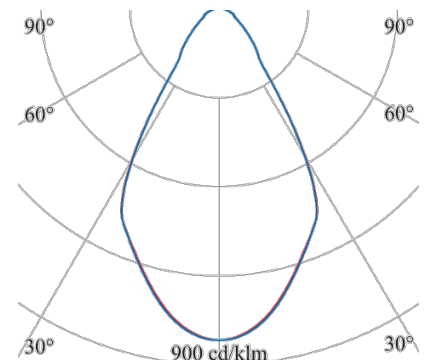

ALPHABET SPECTRA

AS-21261-12-40

The downlight for accent lighting of the highest quality in demanding lighting tasks

Design: square
Design Version: Reflektor weiß 60°
ceiling mounting: available
recessed mounting: available
colour: white
Cut-out [mm]: 95x95
Width [mm]: 102
Length [mm]: 102
Installation Depth [mm]: 105
weight net [kg]: 0,7

Type: POINT
light direction: direct
Luminaire Luminous Flux [lm]: 1040
light steering: reflector white
light symetry: symmetrical
beam angles: 60°
System efficiency (lm/W): 74
Colour Temperature [K]: 4000
Colour Rendering Index: >98
control: DALI
control gear incl: 14
Nominal voltage: 230V 0/50/60Hz
life cycle: 50.000h (L80/B10)
emergency ready: ja
Type of wiring: available für DV
Degree of protection: IP20
Protection class: II
control gear incl: yes
control gear: CC