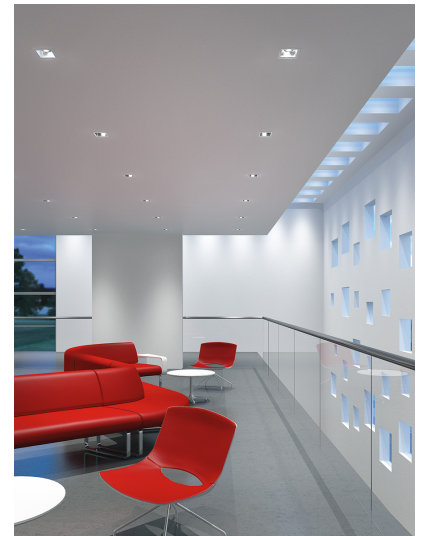

ALPHABET SPECTRA

AS-21261-12-40

The downlight for accent lighting of the highest quality in demanding lighting tasks

Design: square
Design Version: Reflektor weiß 60°
ceiling mounting: available
recessed mounting: available
colour: white
Cut-out [mm]: 95x95
Width [mm]: 102
Length [mm]: 102
Installation Depth [mm]: 105
weight net [kg]: 0,7

ALPHABET SPECTRA relies on high colour rendering in daylight quality as standard. The difference in quality is particularly clear in the red area R9. In addition, with 2 SDCM (Standard Deviation of Color Matching), WILA currently offers the greatest colour homogeneity.

TAILOR MADE - Let's design colour rendering, half-beam angle, housing colour, reflector colour and light colour, individually. Ball-throw or splash-proof lights are just as possible as exhaust air functions or the like.

Type: POINT
light direction: direct
Luminaire Luminous Flux [lm]: 1040
light steering: reflector white
light symetry: symmetrical
beam angles: 60°
System efficiency (lm/W): 74
Colour Temperature [K]: 4000
Colour Rendering Index: >98
control: DALI
control gear incl: 14
Nominal voltage: 230V 0/50/60Hz
life cycle: 50.000h (L80/B10)
emergency ready: ja
Type of wiring: available für DV
Degree of protection: IP20
Protection class: II
control gear incl: yes
control gear: CC

AS-21261-12		
h [m]	Ø [m]	Em [lx]
1,0	1,17 / 1,20	527
2,0	2,35 / 2,40	132
3,0	3,52 / 3,61	59
4,0	4,69 / 4,81	33
5,0	5,87 / 6,01	21