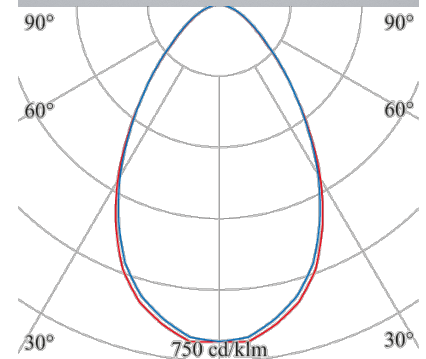

ALPHABET SPECTRA

AS-14360-12-40

The downlight for accent lighting of the highest quality in demanding lighting tasks

Design: round
Design Version: Reflektor & Streuscheibe 60°
ceiling mounting: available
recessed mounting: available
colour: white
Outer diameter [mm]: 127
Cut-out [mm]: 120
Installation Depth [mm]: 150
weight net [kg]: 1,2

Type: POINT
light direction: direct
Luminaire Luminous Flux [lm]: 2730
light steering: Reflektor & Streuscheibe
light symetry: symmetrical
beam angles: 60°
System efficiency (lm/W): 80
Colour Temperature [K]: 4000
Colour Rendering Index: >83
control: DALI
control gear incl: 37
Nominal voltage: 230V 0/50/60Hz
life cycle: 50.000h (L80/B10)
emergency ready: ja
Type of wiring: available für DV
Degree of protection: IP20
Protection class: II
control gear incl: yes
control gear: CC

Stand: 16.05.2022

AS-14360-12		
h [m]	∅ [m]	Em [lx]
1,0	1,32 / 1,35	1088
2,0	2,65 / 2,70	272
3,0	3,97 / 4,05	121
4,0	5,30 / 5,40	68
5,0	6,62 / 6,75	44

AS-14360-12-40