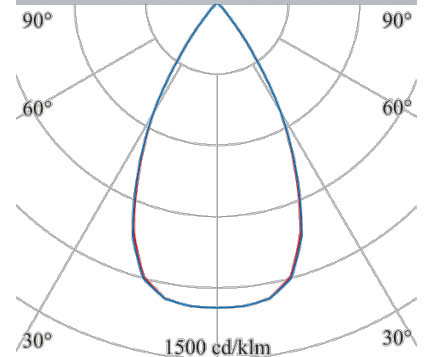

ALPHABET SPECTRA

AS-11260-12-40

The downlight for accent lighting of the highest quality in demanding lighting tasks

Design: round
Design Version: Reflektor 60°
ceiling mounting: available
recessed mounting: available
colour: white
Outer diameter [mm]: 102
Cut-out [mm]: 95
Installation Depth [mm]: 95
weight net [kg]: 0,5

ALPHABET SPECTRA relies on high colour rendering in daylight quality as standard. The difference in quality is particularly clear in the red area R9. In addition, with 2 SDCM (Standard Deviation of Color Matching), WILA currently offers the greatest colour homogeneity.

Type: POINT
light direction: direct
Luminaire Luminous Flux [lm]: 1180
light steering: Reflektor hochglanzsilber
light symetry: symmetrical
beam angles: 60°
Unified Glare Ratio UGR: 18
Luminous intensity (cd/m²): <1000
System efficiency (lm/W): 84
Colour Temperature [K]: 4000
Colour Rendering Index: >98
control: DALI
control gear incl: 14
Nominal voltage: 230V 0/50/60Hz
life cycle: 50.000h (L80/B10)
emergency ready: ja
Type of wiring: available für DV
Degree of protection: IP20
Protection class: II
control gear incl: yes
control gear: CC
Stand: 16.05.2022