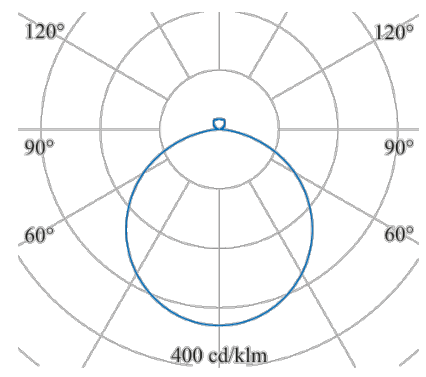

CLEAR 4.0

156-3480-10-40

The original - wall and ceiling luminaires as accent to office lighting with the highest quality

Design: rectangular
wall mounting: available
ceiling mounting: available
pendant mounting: available
surface mounting: available
material: aluminum
colour: white RAL 9016
Width [mm]: 310
Length [mm]: 840
Height/depth [mm]: 90
weight net [kg]: 5,9

Type: PLANE
light direction: direct/indirect
Luminaire Luminous Flux [lm]: 4950
light cover: Acryl satined
light symetry: symmetrical
System efficiency (lm/W): 138
Colour Temperature [K]: 4000
Colour Rendering Index: >80
control: ON/OFF
control gear incl: 36
Nominal voltage: 230V 0/50/60Hz
life cycle: 50.000h (L80/B10)
emergency ready: yes
Type of wiring: available für DV
Degree of protection: IP40
Protection class: I
control gear incl: yes
control gear: CC
Stand: 28.01.2022