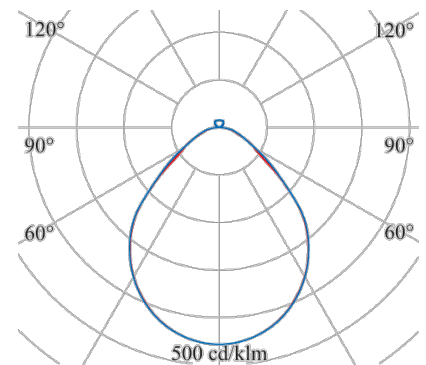

CLEAR 4.0

156-2540-10-30

The original - wall and ceiling luminaires as accent to office lighting with the highest quality

Design: square
wall mounting: available
ceiling mounting: available
pendant mounting: available
surface mounting: available
material: aluminum
colour: white
Width [mm]: 435
Length [mm]: 435
Height/depth [mm]: 90
weight net [kg]: 5

Type: PLANE
light direction: direct/indirect
Luminaire Luminous Flux [lm]: 3050
light cover: Acryl prismatisch
light symetry: symmetrical
Unified Glare Ratio UGR: <19
Luminous intensity (cd/m²): <3000
System efficiency (lm/W): 122
Colour Temperature [K]: 3000
Colour Rendering Index: >80
control: ON/OFF
control gear incl: 25
Nominal voltage: 230V 0/50/60Hz
life cycle: 50.000h (L80/B10)
emergency ready: yes
Type of wiring: available für DV
Degree of protection: IP40
Protection class: I
control gear incl: yes
control gear: CC
Stand: 20.01.2022