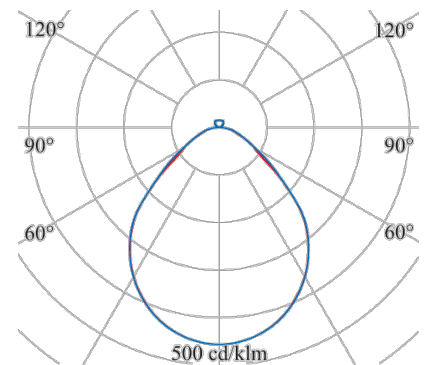

CLEAR 4.0

156-2530-20-30

The original - wall and ceiling luminaires as accent to office lighting with the highest quality

Design: square
wall mounting: available
ceiling mounting: available
pendant mounting: available
surface mounting: available
material: aluminum
colour: silber
Width [mm]: 300
Length [mm]: 300
Height/depth [mm]: 90
weight net [kg]: 2,2

Type: PLANE
light direction: direct/indirect
Luminaire Luminous Flux [lm]: 1500
light cover: Acryl prismatisch
light symetry: symmetrical
Unified Glare Ratio UGR: <19
Luminous intensity (cd/m2): <3000
System efficiency (lm/W): 107
Colour Temperature [K]: 3000
Colour Rendering Index: >80
control: ON/OFF
control gear incl: 14
Nominal voltage: 230V 0/50/60Hz
life cycle: 50.000h (L80/B10)
emergency ready: yes
Type of wiring: available für DV
Degree of protection: IP40
Protection class: I
control gear incl: yes
control gear: CC
Stand: 19.01.2022