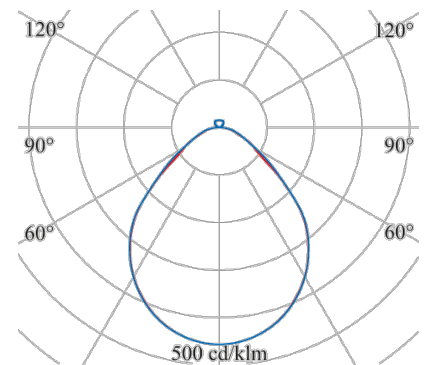

CLEAR 4.0

156-2530-12-TW

The original - wall and ceiling luminaires as accent to office lighting with the highest quality

Design: square
wall mounting: available
ceiling mounting: available
pendant mounting: available
surface mounting: available
material: aluminum
colour: white
Width [mm]: 300
Length [mm]: 300
Height/depth [mm]: 90
weight net [kg]: 2,2

Type: PLANE
light direction: direct/indirect
Luminaire Luminous Flux [lm]: 1400
light cover: Acryl prismatisch
light symetry: symmetrical
Unified Glare Ratio UGR: <19
Luminous intensity (cd/m2): <3000
System efficiency (lm/W): 88
Colour Temperature [K]: 2700-6500
Colour Rendering Index: >80
control: DALI
control gear incl: 16
Nominal voltage: 230V 0/50/60Hz
life cycle: 50.000h (L80/B10)
emergency ready: yes
Type of wiring: available für DV
Degree of protection: IP40
Protection class: I
control gear incl: yes
control gear: CC
Stand: 20.05.2022