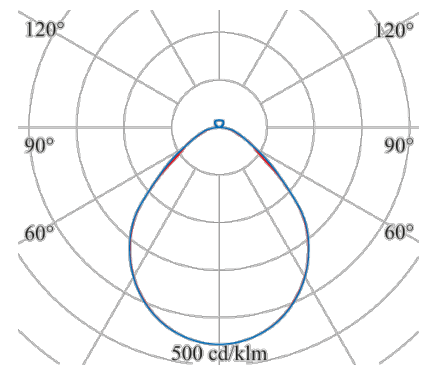

CLEAR 4.0

156-2530-12-40

The original - wall and ceiling luminaires as accent to office lighting with the highest quality

Design: square
wall mounting: available
ceiling mounting: available
pendant mounting: available
surface mounting: available
material: aluminum
colour: white
Width [mm]: 300
Length [mm]: 300
Height/depth [mm]: 90
weight net [kg]: 2,2

Type: PLANE
light direction: direct/indirect
Luminaire Luminous Flux [lm]: 1550
light cover: Acryl prismatisch
light symetry: symmetrical
Unified Glare Ratio UGR: <19
Luminous intensity (cd/m2): <3000
System efficiency (lm/W): 111
Colour Temperature [K]: 4000
Colour Rendering Index: >80
control: DALI
control gear incl: 14
Nominal voltage: 230V 0/50/60Hz
life cycle: 50.000h (L80/B10)
emergency ready: yes
Type of wiring: available für DV
Degree of protection: IP40
Protection class: I
control gear incl: yes
control gear: CC
Stand: 28.01.2022