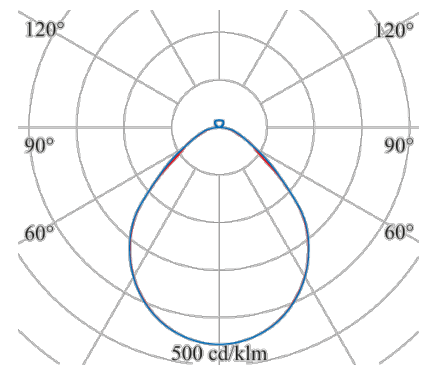

CLEAR 4.0

156-2530-12-30

The original - wall and ceiling luminaires as accent to office lighting with the highest quality

Design: square
wall mounting: available
ceiling mounting: available
pendant mounting: available
surface mounting: available
material: aluminum
colour: white
Width [mm]: 300
Length [mm]: 300
Height/depth [mm]: 90
weight net [kg]: 2,2

Type: PLANE
light direction: direct/indirect
Luminaire Luminous Flux [lm]: 1500
light cover: Acryl prismatisch
light symetry: symmetrical
Unified Glare Ratio UGR: <19
Luminous intensity (cd/m²): <3000
System efficiency (lm/W): 107
Colour Temperature [K]: 3000
Colour Rendering Index: >80
control: DALI
control gear incl: 14
Nominal voltage: 230V 0/50/60Hz
life cycle: 50.000h (L80/B10)
emergency ready: yes
Type of wiring: available für DV
Degree of protection: IP40
Protection class: I
control gear incl: yes
control gear: CC
Stand: 20.05.2022