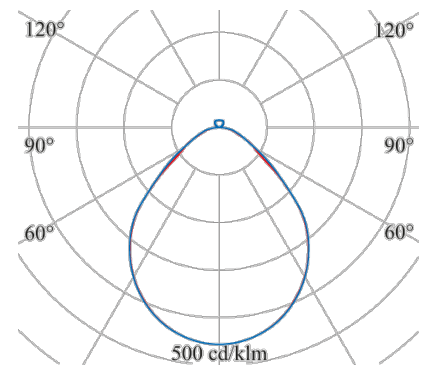

CLEAR 4.0

156-2530-10-40

The original - wall and ceiling luminaires as accent to office lighting with the highest quality

Design: square
wall mounting: available
ceiling mounting: available
pendant mounting: available
surface mounting: available
material: aluminum
colour: white
Width [mm]: 300
Length [mm]: 300
Height/depth [mm]: 90
weight net [kg]: 2,2

Type: PLANE
light direction: direct/indirect
Luminaire Luminous Flux [lm]: 1550
light cover: Acryl prismatisch
light symetry: symmetrical
Unified Glare Ratio UGR: <19
Luminous intensity (cd/m2): <3000
System efficiency (lm/W): 111
Colour Temperature [K]: 4000
Colour Rendering Index: >80
control: ON/OFF
control gear incl: 14
Nominal voltage: 230V 0/50/60Hz
life cycle: 50.000h (L80/B10)
emergency ready: yes
Type of wiring: available für DV
Degree of protection: IP40
Protection class: I
control gear incl: yes
control gear: CC
Stand: 21.01.2022