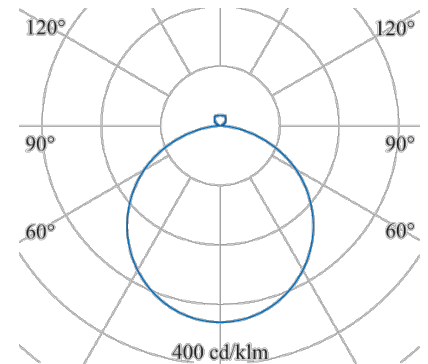

CLEAR 4.0

156-2480-12-30

The original - wall and ceiling luminaires as accent to office lighting with the highest quality

Design: square
wall mounting: available
ceiling mounting: available
pendant mounting: available
surface mounting: available
material: aluminum
colour: white
Width [mm]: 850
Length [mm]: 850
Height/depth [mm]: 90
weight net [kg]: 14,4

Type: PLANE
light direction: direct/indirect
Luminaire Luminous Flux [lm]: 14050
light cover: Acryl satined
light symetry: symmetrical
System efficiency (lm/W): 131
Colour Temperature [K]: 3000
Colour Rendering Index: >80
control: DALI
control gear incl: 107
Nominal voltage: 230V 0/50/60Hz
life cycle: 50.000h (L80/B10)
emergency ready: yes
Type of wiring: available für DV
Degree of protection: IP40
Protection class: I
control gear incl: yes
control gear: CC
Stand: 25.01.2022