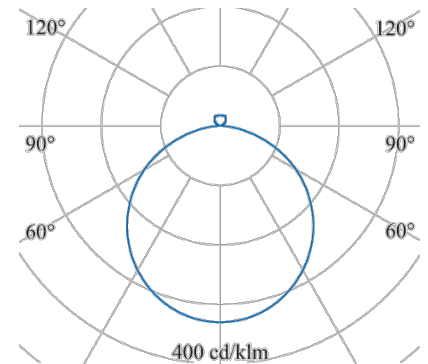

CLEAR 4.0

156-2480-10-30

The original - wall and ceiling luminaires as accent to office lighting with the highest quality

Design: square
wall mounting: available
ceiling mounting: available
pendant mounting: available
surface mounting: available
material: aluminum
colour: white
Width [mm]: 850
Length [mm]: 850
Height/depth [mm]: 90
weight net [kg]: 14,4

Type: PLANE
light direction: direct/indirect
Luminaire Luminous Flux [lm]: 14050
light cover: Acryl satined
light symetry: symmetrical
System efficiency (lm/W): 131
Colour Temperature [K]: 3000
Colour Rendering Index: >80
control: ON/OFF
control gear incl: 107
Nominal voltage: 230V 0/50/60Hz
life cycle: 50.000h (L80/B10)
emergency ready: yes
Type of wiring: available für DV
Degree of protection: IP40
Protection class: I
control gear incl: yes
control gear: CC
Stand: 23.01.2022