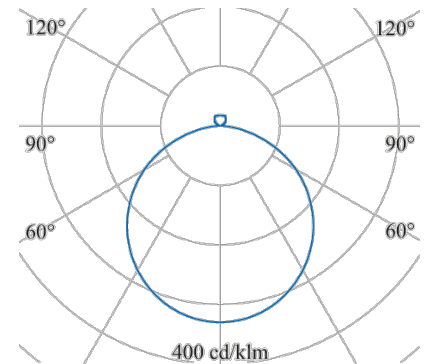

CLEAR 4.0

156-2440-22-TW

The original - wall and ceiling luminaires as accent to office lighting with the highest quality

Design: square
wall mounting: available
ceiling mounting: available
pendant mounting: available
surface mounting: available
material: aluminum
colour: silber
Width [mm]: 435
Length [mm]: 435
Height/depth [mm]: 90
weight net [kg]: 5

Type: PLANE
light direction: direct/indirect
light cover: Acryl satined
light symetry: symmetrical
Colour Temperature [K]: 2700-6500
Colour Rendering Index: >80
control: DALI
Nominal voltage: 230V 0/50/60Hz
life cycle: 50.000h (L80/B10)
emergency ready: yes
Type of wiring: available für DV
Degree of protection: IP40
Protection class: I
control gear incl: yes
control gear: CC
Stand: 23.01.2022