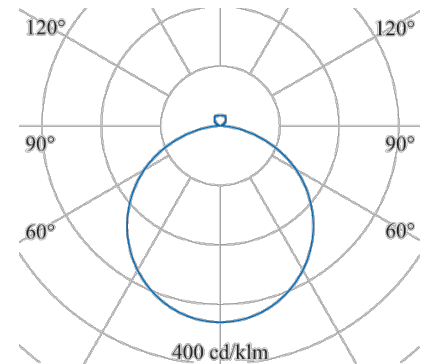

CLEAR 4.0

156-2440-20-40

The original - wall and ceiling luminaires as accent to office lighting with the highest quality

Design: square
wall mounting: available
ceiling mounting: available
pendant mounting: available
surface mounting: available
material: aluminum
colour: white
Width [mm]: 435
Length [mm]: 435
Height/depth [mm]: 90
weight net [kg]: 5

Type: PLANE
light direction: direct/indirect
Luminaire Luminous Flux [lm]: 3350
light cover: Acryl satined
light symetry: symmetrical
System efficiency (lm/W): 134
Colour Temperature [K]: 4000
Colour Rendering Index: >80
control: ON/OFF
control gear incl: 25
Nominal voltage: 230V 0/50/60Hz
life cycle: 50.000h (L80/B10)
emergency ready: yes
Type of wiring: available für DV
Degree of protection: IP40
Protection class: I
control gear incl: yes
control gear: CC
Stand: 25.01.2022