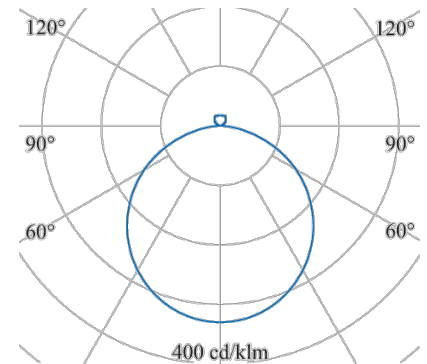

CLEAR 4.0

156-2440-12-30

The original - wall and ceiling luminaires as accent to office lighting with the highest quality

Design: square
wall mounting: available
ceiling mounting: available
pendant mounting: available
surface mounting: available
material: aluminum
colour: white
Width [mm]: 435
Length [mm]: 435
Height/depth [mm]: 90
weight net [kg]: 5

Type: PLANE
light direction: direct/indirect
Luminaire Luminous Flux [lm]: 3200
light cover: Acryl satined
light symetry: symmetrical
System efficiency (lm/W): 128
Colour Temperature [K]: 3000
Colour Rendering Index: >80
control: DALI
control gear incl: 25
Nominal voltage: 230V 0/50/60Hz
life cycle: 50.000h (L80/B10)
emergency ready: yes
Type of wiring: available für DV
Degree of protection: IP40
Protection class: I
control gear incl: yes
control gear: CC
Stand: 25.01.2022