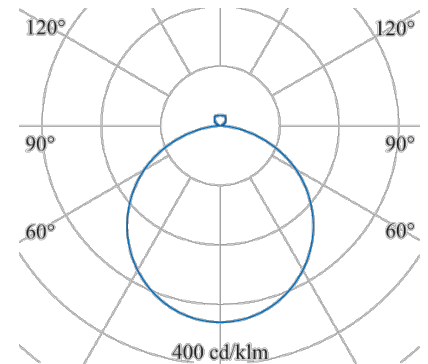

CLEAR 4.0

156-2440-10-30

The original - wall and ceiling luminaires as accent to office lighting with the highest quality

Design: square
wall mounting: available
ceiling mounting: available
pendant mounting: available
surface mounting: available
material: aluminum
colour: white
Width [mm]: 435
Length [mm]: 435
Height/depth [mm]: 90
weight net [kg]: 5

Type: PLANE
light direction: direct/indirect
Luminaire Luminous Flux [lm]: 3200
light cover: Acryl satined
light symetry: symmetrical
System efficiency (lm/W): 128
Colour Temperature [K]: 3000
Colour Rendering Index: >80
control: ON/OFF
control gear incl: 25
Nominal voltage: 230V 0/50/60Hz
life cycle: 50.000h (L80/B10)
emergency ready: yes
Type of wiring: available für DV
Degree of protection: IP40
Protection class: I
control gear incl: yes
control gear: CC
Stand: 25.01.2022