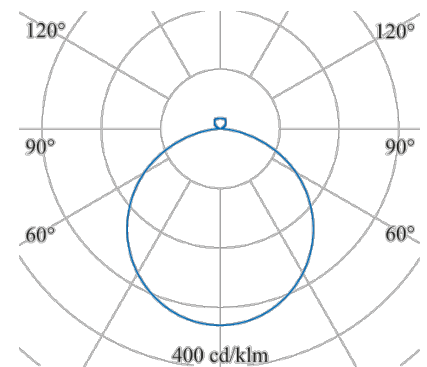

CLEAR 4.0

156-2430-12-30

The original - wall and ceiling luminaires as accent to office lighting with the highest quality

Design: square
wall mounting: available
ceiling mounting: available
pendant mounting: available
surface mounting: available
material: aluminum
colour: white
Width [mm]: 300
Length [mm]: 300
Height/depth [mm]: 90
weight net [kg]: 2,2

Type: PLANE
light direction: direct/indirect
Luminaire Luminous Flux [lm]: 1600
light cover: Acryl satined
light symetry: symmetrical
System efficiency (lm/W): 114
Colour Temperature [K]: 3000
Colour Rendering Index: >80
control: DALI
control gear incl: 14
Nominal voltage: 230V 0/50/60Hz
life cycle: 50.000h (L80/B10)
emergency ready: yes
Type of wiring: available für DV
Degree of protection: IP40
Protection class: I
control gear incl: yes
control gear: CC
Stand: 25.01.2022