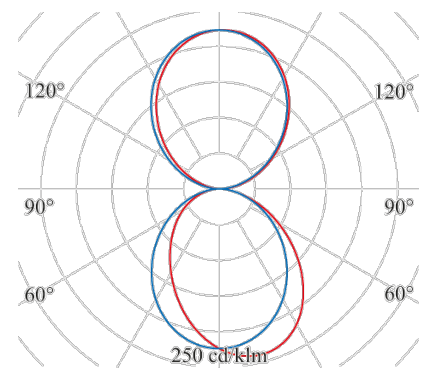

UP

149-003-204

The slim light channel for the wall - exciting light mix, also possible with individual embossing

Design: linear
Design Version: Wandleuchte
wall mounting: available
surface mounting: available
colour: aluminum eloxiert
Width [mm]: 80
Length [mm]: 900
Height/depth [mm]: 45
weight net [kg]: 3,2

Type: LINEAR
light direction: direct/indirect
Luminaire Luminous Flux [lm]: 7500
light cover: Acryl satined
light symetry: symmetrical
System efficiency (lm/W): 110
Colour Temperature [K]: 4000
Colour Rendering Index: >80
control: ON/OFF
control gear incl: 68
Nominal voltage: 230V 0/50/60Hz
Degree of protection: IP20
Protection class: I
Stand: 28.09.2022