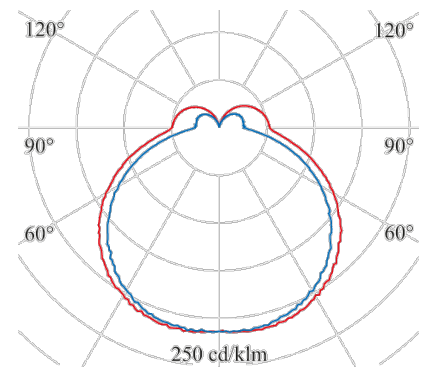

CLOUD

148-101-003

Round, luminous shapes on the ceiling or wall with individual design options in terms of shape and color

Design: round
Design Version: Abdeckung
wall mounting: available
ceiling mounting: available
surface mounting: available
material: Acryl white
colour: fresh orange
Outer diameter [mm]: 410
Height/depth [mm]: 80

The various organic shapes and numerous colors invite you to freely design large areas. With the wide strip of light made of satined acrylic glass, it is an eye-catcher and a lamp at the same time, perfect for kindergartens, schools or similarly sophisticated objects that require individual accents.

TAILOR MADE - The decor rings can be delivered in different coloured acrylic.

Type: PLANE
light direction: direct/indirect
light cover: Acryl farbig
light symetry: symmetrical
Colour Rendering Index: >80

Stand: 28.09.2022