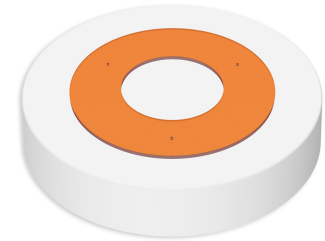

CLOUD

148-101-003

Round, luminous shapes on the ceiling or wall with individual design options in terms of shape and color

Design: round
Design Version: Abdeckung
wall mounting: available
ceiling mounting: available
surface mounting: available
material: Acryl white
colour: fresh orange
Outer diameter [mm]: 410
Height/depth [mm]: 80

The various organic shapes and numerous colors invite you to freely design large areas. With the wide strip of light made of satined acrylic glass, it is an eye-catcher and a lamp at the same time, perfect for kindergartens, schools or similarly sophisticated objects that require individual accents.

TAILOR MADE - The decor rings can be delivered in different coloured acrylic.

Type: PLANE
light direction: direct/indirect
light cover: Acryl farbig
light symetry: symmetrical
Colour Rendering Index: >80

Stand: 28.09.2022