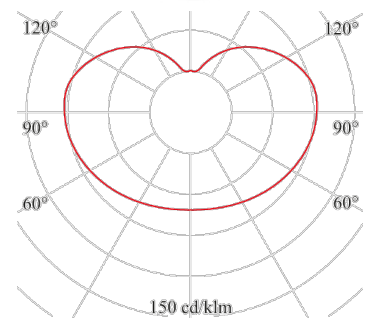

# PEARL

147-105-223

The large ball of light in premium materials and first-class quality

**Design:** spherical  
**Design Version:** Pendelleuchte  
**ceiling mounting:** available  
**pendant mounting:** available  
**material:** Acryl white  
**colour:** chrom  
**Outer diameter [mm]:** 1000  
**suspension:** 1x Stahlseil  
**suspension length [mm]:** 3900  
**weight net [kg]:** 29,5

**Type:** PLANE  
**light direction:** unshielded  
**Luminaire Luminous Flux [lm]:** 13500  
**light cover:** Kugel PE naturweiß  
**light symmetry:** symmetrical  
**System efficiency (lm/W):** 127  
**Colour Temperature [K]:** 3000  
**Colour Rendering Index:** >80  
**control:** DALI  
**control gear incl:** 106  
**Nominal voltage:** 230V 0/50/60Hz  
**life cycle:** 50.000h (L80/B10)  
**Degree of protection:** IP40  
**Protection class:** I