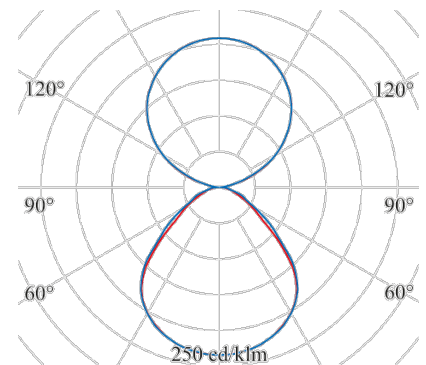

FACTORY

128-003-234

Light as an aesthetic stand-alone office solution with state-of-the-art control

Design: rectangular
Design Version: Stehleuchte
colour: silvergrey
Width [mm]: 350
Length [mm]: 645
Height/depth [mm]: 1950
weight net [kg]: 21

Modern smart control options make it the ideal office lighting.

Type: PLANE
light direction: direct/indirect
Luminaire Luminous Flux [lm]: 8700
light cover: Acryl prismatic
light symetry: symmetrical
Unified Glare Ratio UGR: 16
System efficiency (lm/W): 140
Colour Temperature [K]: 4000
Colour Rendering Index: >83
control: DIM
Sensors: Präsenz-Tageslicht-S
control gear incl: 62
Nominal voltage: 230V 0/50/60Hz
life cycle: 50.000h (L80/B10)
Degree of protection: IP20
Protection class: I
control gear incl: yes
control gear: CC