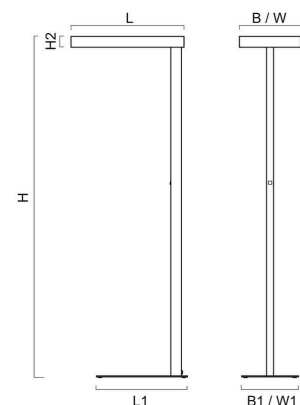

FACTORY

128-003-234

Light as an aesthetic stand-alone office solution with state-of-the-art control

Design: rectangular
Design Version: Stehleuchte
colour: silvergrey
Width [mm]: 350
Length [mm]: 645
Height/depth [mm]: 1950
weight net [kg]: 21

Modern smart control options make it the ideal office lighting.

Type: PLANE
light direction: direct/indirect
Luminaire Luminous Flux [lm]: 8700
light cover: Acryl prismatic
light symetry: symmetrical
Unified Glare Ratio UGR: 16
System efficiency (lm/W): 140
Colour Temperature [K]: 4000
Colour Rendering Index: >83
control: DIM
Sensors: Präsenz-Tageslicht-S
control gear incl: 62
Nominal voltage: 230V 0/50/60Hz
life cycle: 50.000h (L80/B10)
Degree of protection: IP20
Protection class: I
control gear incl: yes
control gear: CC