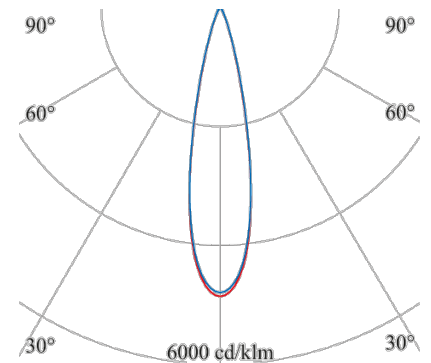

STRONG 30

S30-1204-38-30

The rail system - endless options with a filigree look and quick installation

Design: linear
Design Version: Leuchte Spot
wall mounting: available
ceiling mounting: available
pendant mounting: available
surface mounting: available
track mounting: available
colour: black
Outer diameter [mm]: 95
Height/depth [mm]: 33
weight net [kg]: 0,27

2 colours - white matt (similar to RAL 9016) or black matt (similar to RAL 9005)

Type: LINEAR
light direction: direct
Luminaire Luminous Flux [lm]: 1450
light steering: dreh- und schwenkbar
light symetry: symmetrical
beam angles: 24°
Unified Glare Ratio UGR: 19
System efficiency (lm/W): 112
Colour Temperature [K]: 3000
Colour Rendering Index: >90
control: ON/OFF
control gear incl: 13
Nominal voltage: 48V
life cycle: 50.000h (L80/B10)
Degree of protection: IP20
Protection class: III
Stand: 19.08.2022

S30- h [m]	∅ [m]	Em [lx]
1,0	0,39 / 0,41	4160
2,0	0,78 / 0,82	1040
3,0	1,17 / 1,23	462
4,0	1,56 / 1,64	260
5,0	1,94 / 2,05	166

S30