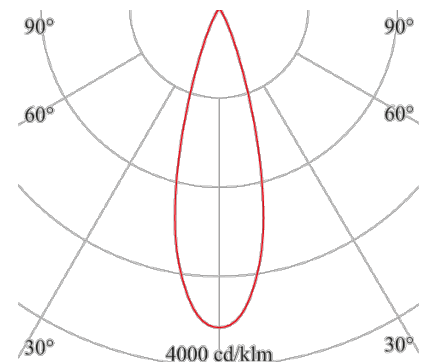

STRONG 30

S30-1201-38-27

The rail system - endless options with a filigree look and quick installation

Design: linear
Design Version: Leuchte Spot
wall mounting: available
ceiling mounting: available
pendant mounting: available
surface mounting: available
track mounting: available
colour: black
Outer diameter [mm]: 30
Height/depth [mm]: 60
weight net [kg]: 0,09

2 colours - white matt (similar to RAL 9016) or black matt (similar to RAL 9005)

Type: LINEAR
light direction: direct
Luminaire Luminous Flux [lm]: 670
light steering: dreh- und schwenkbar
light symetry: symmetrical
beam angles: 30°
Unified Glare Ratio UGR: 13
System efficiency (lm/W): 96
Colour Temperature [K]: 2700
Colour Rendering Index: >90
control: ON/OFF
control gear incl: 7
Nominal voltage: 48V
life cycle: 50.000h (L80/B10)
Degree of protection: IP20
Protection class: III

Stand: 14.08.2022

S30 h [m]	Ø [m]	Em [lx]
1,0	0,53	1517
2,0	1,06	379
3,0	1,60	169
4,0	2,13	95
5,0	2,66	61