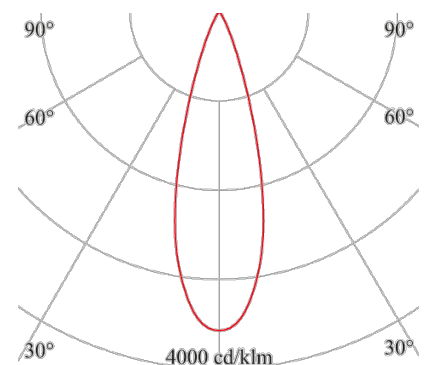

STRONG 30

S30-1201-18-27

The rail system - endless options with a filigree look and quick installation

Design: linear
Design Version: Leuchte Spot
wall mounting: available
ceiling mounting: available
pendant mounting: available
surface mounting: available
track mounting: available
colour: white
Outer diameter [mm]: 30
Height/depth [mm]: 60
weight net [kg]: 0,09

2 colours - white matt (similar to RAL 9016) or black matt (similar to RAL 9005)

Type: LINEAR
light direction: direct
Luminaire Luminous Flux [lm]: 670
light steering: dreh- und schwenkbar
light symetry: symmetrical
beam angles: 30°
Unified Glare Ratio UGR: 13
System efficiency (lm/W): 96
Colour Temperature [K]: 2700
Colour Rendering Index: >90
control: ON/OFF
control gear incl: 7
Nominal voltage: 48V
life cycle: 50.000h (L80/B10)
Degree of protection: IP20
Protection class: III

Stand: 15.08.2022

S30 h [m]	Ø [m]	Em [lx]
1,0	0,53	1517
2,0	1,06	379
3,0	1,60	169
4,0	2,13	95
5,0	2,66	61