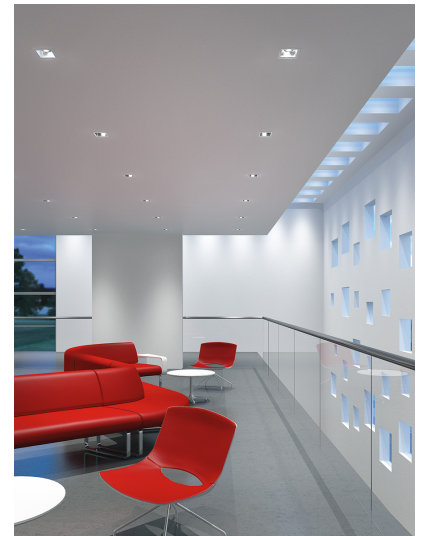

ALPHABET SPECTRA

AS-26360-12-40

The downlight for accent lighting of the highest quality in demanding lighting tasks

Design: square
Design Version: Reflektor & Schutzscheibe 60°
ceiling mounting: available
recessed mounting: available
colour: white
Cut-out [mm]: 120x120
Width [mm]: 127
Length [mm]: 127
Installation Depth [mm]: 155
weight net [kg]: 1,3

ALPHABET SPECTRA relies on high colour rendering in daylight quality as standard. The difference in quality is particularly clear in the red area R9. In addition, with 2 SDCM (Standard Deviation of Color Matching), WILA currently offers the greatest colour homogeneity.

TAILOR MADE - Let's design colour rendering, half-beam angle, housing colour, reflector colour and light colour, individually. Ball-throw or splash-proof lights are just as possible as exhaust air functions or the like.

Type: POINT
light direction: direct
Luminaire Luminous Flux [lm]: 2520
light steering: Reflektor & Schutzscheibe
light symetry: symmetrical
beam angles: 60°
Unified Glare Ratio UGR: 18
Luminous intensity (cd/m2): <1000
System efficiency (lm/W): 74
Colour Temperature [K]: 4000
Colour Rendering Index: >98
control: DALI
control gear incl: 34
Nominal voltage: 230V 0/50/60Hz
life cycle: 50.000h (L80/B10)
emergency ready: ja
Degree of protection: IP20
Protection class: II
control gear incl: yes

AS-26360-12		
h [m]	Ø [m]	Em [lx]
1,0	1,11 / 1,11	1991
2,0	2,22 / 2,22	498
3,0	3,33 / 3,33	221
4,0	4,43 / 4,43	124
5,0	5,54 / 5,54	80

AS-26360-12-40

Stand: 16.05.2022

SCHMITZ | WILA
Schmitz-Leuchten GmbH & Co. KG
Niedereimerfeld 29 D-59823 Arnsberg
T +49 2932 96 77 0 F +49 2932 96 77 77

SCHMITZ | WILA is continuously improving its products in terms of performance, material and quality. The current and warranty-relevant product information can therefore differ from the statements presented here.

www.schmitz-wila.com