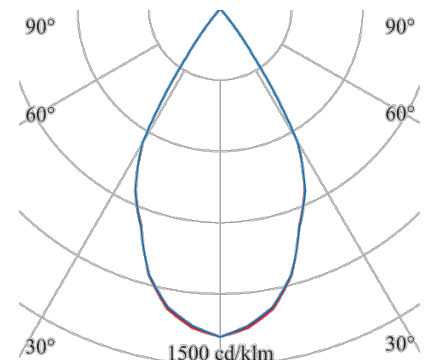

ALPHABET SPECTRA

AS-26360-12-40

The downlight for accent lighting of the highest quality in demanding lighting tasks

Design: square
Design Version: Reflektor & Schutzscheibe 60°
ceiling mounting: available
recessed mounting: available
colour: white
Cut-out [mm]: 120x120
Width [mm]: 127
Length [mm]: 127
Installation Depth [mm]: 155
weight net [kg]: 1,3

Type: POINT
light direction: direct
Luminaire Luminous Flux [lm]: 2520
light steering: Reflektor & Schutzscheibe
light symetry: symmetrical
beam angles: 60°
Unified Glare Ratio UGR: 18
Luminous intensity (cd/m2): <1000
System efficiency (lm/W): 74
Colour Temperature [K]: 4000
Colour Rendering Index: >98
control: DALI
control gear incl: 34
Nominal voltage: 230V 0/50/60Hz
life cycle: 50.000h (L80/B10)
emergency ready: ja
Degree of protection: IP20
Protection class: II
control gear incl: yes