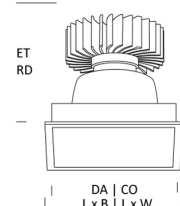

ALPHABET SPECTRA

AS-26360-12-40

The downlight for accent lighting of the highest quality in demanding lighting tasks

Design: square
Design Version: Reflektor & Schutzscheibe 60°
ceiling mounting: available
recessed mounting: available
colour: white
Cut-out [mm]: 120x120
Width [mm]: 127
Length [mm]: 127
Installation Depth [mm]: 155
weight net [kg]: 1,3

Type: POINT
light direction: direct
Luminaire Luminous Flux [lm]: 2520
light steering: Reflektor & Schutzscheibe
light symetry: symmetrical
beam angles: 60°
Unified Glare Ratio UGR: 18
Luminous intensity (cd/m2): <1000
System efficiency (lm/W): 74
Colour Temperature [K]: 4000
Colour Rendering Index: >98
control: DALI
control gear incl: 34
Nominal voltage: 230V 0/50/60Hz
life cycle: 50.000h (L80/B10)
emergency ready: ja
Degree of protection: IP20
Protection class: II
control gear incl: yes

AS-26360-12		
h [m]	Ø [m]	Em [lx]
1,0	1,11 / 1,11	1991
2,0	2,22 / 2,22	498
3,0	3,33 / 3,33	221
4,0	4,43 / 4,43	124
5,0	5,54 / 5,54	80

AS-26360-12-40

Stand: 16.05.2022

SCHMITZ | WILA
 Schmitz-Leuchten GmbH & Co. KG
 Niedereimerfeld 29 D-59823 Arnsberg
 T +49 2932 96 77 0 F +49 2932 96 77 77