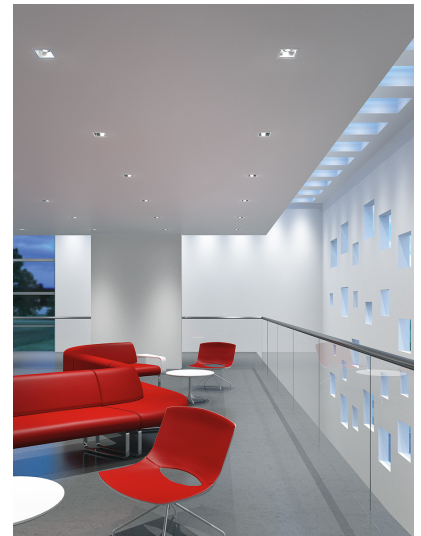

ALPHABET SPECTRA

AS-21261-12-40

The downlight for accent lighting of the highest quality in demanding lighting tasks

Design: square
Design Version: Reflektor weiß 60°
ceiling mounting: available
recessed mounting: available
colour: white
Cut-out [mm]: 95x95
Width [mm]: 102
Length [mm]: 102
Installation Depth [mm]: 105
weight net [kg]: 0,7

ALPHABET SPECTRA relies on high colour rendering in daylight quality as standard. The difference in quality is particularly clear in the red area R9. In addition, with 2 SDCM (Standard Deviation of Color Matching), WILA currently offers the greatest colour homogeneity.

TAILOR MADE - Let's design colour rendering, half-beam angle, housing colour, reflector colour and light colour, individually. Ball-throw or splash-proof lights are just as possible as exhaust air functions or the like.

Type: POINT
light direction: direct
Luminaire Luminous Flux [lm]: 1040
light steering: reflector white
light symetry: symmetrical
beam angles: 60°
System efficiency (lm/W): 74
Colour Temperature [K]: 4000
Colour Rendering Index: >98
control: DALI
control gear incl: 14
Nominal voltage: 230V 0/50/60Hz
life cycle: 50.000h (L80/B10)
emergency ready: ja
Degree of protection: IP20
Protection class: II
control gear incl: yes

AS-21261-12		
h [m]	Ø [m]	Em [lx]
1,0	1,17 / 1,20	527
2,0	2,35 / 2,40	132
3,0	3,52 / 3,61	59
4,0	4,69 / 4,81	33
5,0	5,87 / 6,01	21

AS-21261-12-40

Stand: 16.05.2022

SCHMITZ | WILA
Schmitz-Leuchten GmbH & Co. KG
Niedereimerfeld 29 D-59823 Arnsberg
T +49 2932 96 77 0 F +49 2932 96 77 77

SCHMITZ | WILA is continuously improving its products in terms of performance, material and quality. The current and warranty-relevant product information can therefore differ from the statements presented here.

www.schmitz-wila.com