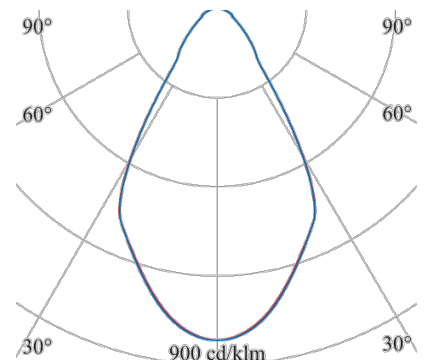

# ALPHABET SPECTRA

AS-21261-12-40

The downlight for accent lighting of the highest quality in demanding lighting tasks

**Design:** square  
**Design Version:** Reflektor weiß 60°  
**ceiling mounting:** available  
**recessed mounting:** available  
**colour:** white  
**Cut-out [mm]:** 95x95  
**Width [mm]:** 102  
**Length [mm]:** 102  
**Installation Depth [mm]:** 105  
**weight net [kg]:** 0,7

**Type:** POINT  
**light direction:** direct  
**Luminaire Luminous Flux [lm]:** 1040  
**light steering:** reflector white  
**light symetry:** symmetrical  
**beam angles:** 60°  
**System efficiency (lm/W):** 74  
**Colour Temperature [K]:** 4000  
**Colour Rendering Index:** >98  
**control:** DALI  
**control gear incl:** 14  
**Nominal voltage:** 230V 0/50/60Hz  
**life cycle:** 50.000h (L80/B10)  
**emergency ready:** ja  
**Degree of protection:** IP20  
**Protection class:** II  
**control gear incl:** yes