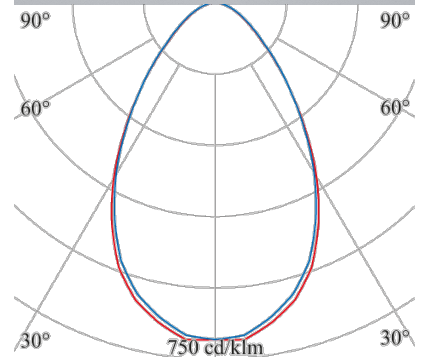

ALPHABET SPECTRA

AS-14360-12-40

The downlight for accent lighting of the highest quality in demanding lighting tasks

Design: round
Design Version: Reflektor & Streuscheibe 60°
ceiling mounting: available
recessed mounting: available
colour: white
Outer diameter [mm]: 127
Cut-out [mm]: 120
Installation Depth [mm]: 150
weight net [kg]: 1,2

Type: POINT
light direction: direct
Luminaire Luminous Flux [lm]: 2730
light steering: Reflektor & Streuscheibe
light symetry: symmetrical
beam angles: 60°
System efficiency (lm/W): 80
Colour Temperature [K]: 4000
Colour Rendering Index: >83
control: DALI
control gear incl: 37
Nominal voltage: 230V 0/50/60Hz
life cycle: 50.000h (L80/B10)
emergency ready: ja
Degree of protection: IP20
Protection class: II
control gear incl: yes

Stand: 16.05.2022

AS-14360-12		
h [m]	Ø [m]	Em [lx]
1,0	1,32 / 1,35	1088
2,0	2,65 / 2,70	272
3,0	3,97 / 4,05	121
4,0	5,30 / 5,40	68
5,0	6,62 / 6,75	44

AS-14360-12-40