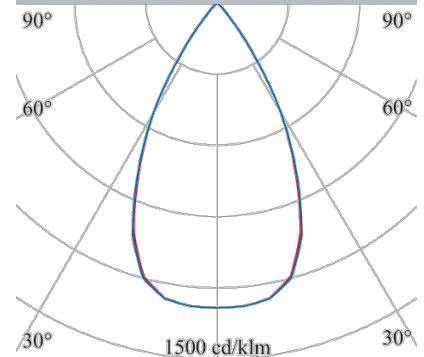

ALPHABET SPECTRA

AS-11260-12-40

The downlight for accent lighting of the highest quality in demanding lighting tasks

Design: round
Design Version: Reflektor 60°
ceiling mounting: available
recessed mounting: available
colour: white
Outer diameter [mm]: 102
Cut-out [mm]: 95
Installation Depth [mm]: 95
weight net [kg]: 0,5

ALPHABET SPECTRA relies on high colour rendering in daylight quality as standard. The difference in quality is particularly clear in the red area R9. In addition, with 2 SDCM (Standard Deviation of Color Matching), WILA currently offers the greatest colour homogeneity.

TAILOR MADE - Let's design colour rendering, half-beam angle, housing colour, reflector colour and light colour, individually. Ball-throw or splash-proof lights are just as possible as exhaust air functions or the like.

Type: POINT
light direction: direct
Luminaire Luminous Flux [lm]: 1180
light steering: Reflektor hochglanzsilber
light symetry: symmetrical
beam angles: 60°
Unified Glare Ratio UGR: 18
Luminous intensity (cd/m²): <1000
System efficiency (lm/W): 84
Colour Temperature [K]: 4000
Colour Rendering Index: >98
control: DALI
control gear incl: 14
Nominal voltage: 230V 0/50/60Hz
life cycle: 50.000h (L80/B10)
emergency ready: ja
Degree of protection: IP20
Protection class: II
control gear incl: yes

Stand: 16.05.2022

AS-11260-12		
h [m]	Ø [m]	Em [lx]
1,0	1,06 / 1,06	999
2,0	2,12 / 2,13	250
3,0	3,18 / 3,19	111
4,0	4,24 / 4,25	62
5,0	5,29 / 5,32	40

AS-11260-12-40