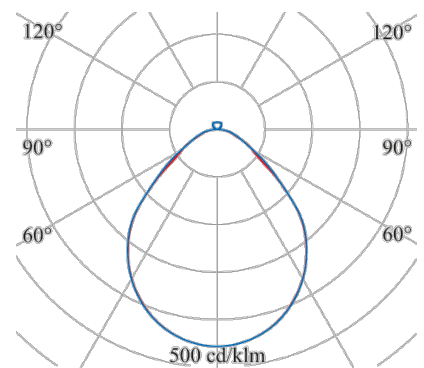

## CLEAR 4.0

156-3560-10-40

The original - wall and ceiling luminaires as accent to office lighting with the highest quality

**Design:** rectangular  
**wall mounting:** available  
**ceiling mounting:** available  
**pendant mounting:** available  
**surface mounting:** available  
**material:** aluminum  
**colour:** white RAL 9016  
**Width [mm]:** 310  
**Length [mm]:** 580  
**Height/depth [mm]:** 90  
**weight net [kg]:** 4,3

**Type:** PLANE  
**light direction:** direct/indirect  
**Luminaire Luminous Flux [lm]:** 3100  
**light cover:** Acryl prismatic  
**light symetry:** symmetrical  
**Unified Glare Ratio UGR:** <19  
**Luminous intensity (cd/m<sup>2</sup>):** <3000  
**System efficiency (lm/W):** 124  
**Colour Temperature [K]:** 4000  
**Colour Rendering Index:** >80  
**control:** ON/OFF  
**control gear incl:** 25  
**Nominal voltage:** 230V 0/50/60Hz  
**life cycle:** 50.000h (L80/B10)  
**emergency ready:** yes  
**Degree of protection:** IP40  
**Protection class:** I  
**control gear incl:** yes  
**Stand:** 17.01.2022