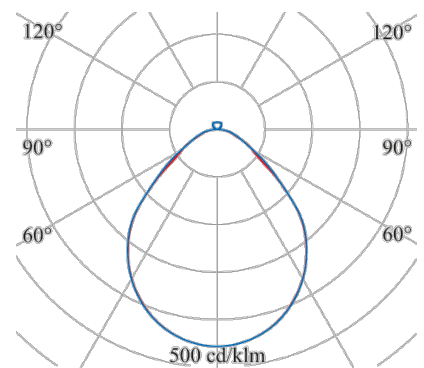

CLEAR 4.0

156-3511-10-40

The original - wall and ceiling luminaires as accent to office lighting with the highest quality

Design: rectangular
wall mounting: available
ceiling mounting: available
pendant mounting: available
surface mounting: available
material: aluminum
colour: white RAL 9016
Width [mm]: 310
Length [mm]: 1120
Height/depth [mm]: 90
weight net [kg]: 7,5

Type: PLANE
light direction: direct/indirect
Luminaire Luminous Flux [lm]: 6200
light cover: Acryl prismatic
light symetry: symmetrical
Unified Glare Ratio UGR: <19
Luminous intensity (cd/m²): <3000
System efficiency (lm/W): 132
Colour Temperature [K]: 4000
Colour Rendering Index: >80
control: ON/OFF
control gear incl: 47
Nominal voltage: 230V 0/50/60Hz
life cycle: 50.000h (L80/B10)
emergency ready: yes
Degree of protection: IP40
Protection class: I
control gear incl: yes
Stand: 28.01.2022