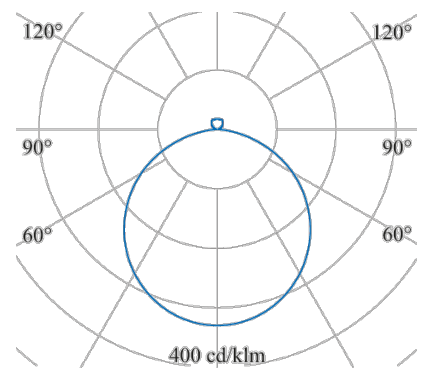

CLEAR 4.0

156-3480-12-TW

The original - wall and ceiling luminaires as accent to office lighting with the highest quality

Design: rectangular
wall mounting: available
ceiling mounting: available
pendant mounting: available
surface mounting: available
material: aluminum
colour: white RAL 9016
Width [mm]: 310
Length [mm]: 840
Height/depth [mm]: 90
weight net [kg]: 5,9

Type: PLANE
light direction: direct/indirect
Luminaire Luminous Flux [lm]: 3900
light cover: Acryl satined
light symetry: symmetrical
System efficiency (lm/W): 108
Colour Temperature [K]: 2700-6500
Colour Rendering Index: >80
control: DALI
control gear incl: 36
Nominal voltage: 230V 0/50/60Hz
life cycle: 50.000h (L80/B10)
emergency ready: yes
Degree of protection: IP40
Protection class: I
control gear incl: yes
Stand: 21.01.2022