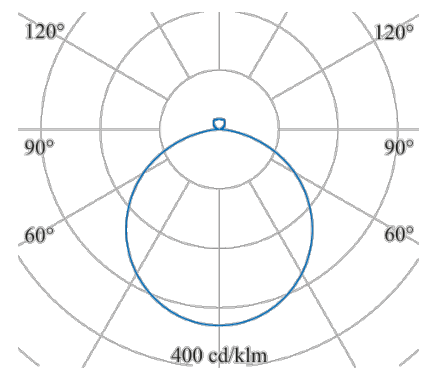

CLEAR 4.0

156-3480-12-30

The original - wall and ceiling luminaires as accent to office lighting with the highest quality

Design: rectangular
wall mounting: available
ceiling mounting: available
pendant mounting: available
surface mounting: available
material: aluminum
colour: white RAL 9016
Width [mm]: 310
Length [mm]: 840
Height/depth [mm]: 90
weight net [kg]: 5,9

Type: PLANE
light direction: direct/indirect
Luminaire Luminous Flux [lm]: 4700
light cover: Acryl satined
light symetry: symmetrical
System efficiency (lm/W): 131
Colour Temperature [K]: 3000
Colour Rendering Index: >80
control: DALI
control gear incl: 36
Nominal voltage: 230V 0/50/60Hz
life cycle: 50.000h (L80/B10)
emergency ready: yes
Degree of protection: IP40
Protection class: I
control gear incl: yes
Stand: 17.01.2022