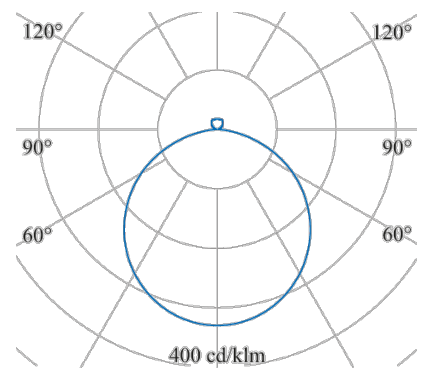

## CLEAR 4.0

156-3480-10-40

The original - wall and ceiling luminaires as accent to office lighting with the highest quality

**Design:** rectangular  
**wall mounting:** available  
**ceiling mounting:** available  
**pendant mounting:** available  
**surface mounting:** available  
**material:** aluminum  
**colour:** white RAL 9016  
**Width [mm]:** 310  
**Length [mm]:** 840  
**Height/depth [mm]:** 90  
**weight net [kg]:** 5,9

**Type:** PLANE  
**light direction:** direct/indirect  
**Luminaire Luminous Flux [lm]:** 4950  
**light cover:** Acryl satined  
**light symetry:** symmetrical  
**System efficiency (lm/W):** 138  
**Colour Temperature [K]:** 4000  
**Colour Rendering Index:** >80  
**control:** ON/OFF  
**control gear incl:** 36  
**Nominal voltage:** 230V 0/50/60Hz  
**life cycle:** 50.000h (L80/B10)  
**emergency ready:** yes  
**Degree of protection:** IP40  
**Protection class:** I  
**control gear incl:** yes  
**Stand:** 19.01.2022