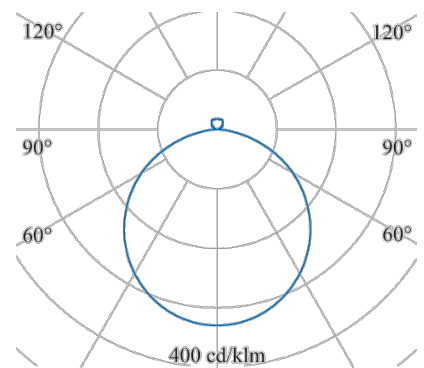

CLEAR 4.0

156-3460-22-TW

The original - wall and ceiling luminaires as accent to office lighting with the highest quality

Design: rectangular
wall mounting: available
ceiling mounting: available
pendant mounting: available
surface mounting: available
material: aluminum
colour: silvergrey
Width [mm]: 310
Length [mm]: 580
Height/depth [mm]: 90
weight net [kg]: 4,3

Type: PLANE
light direction: direct/indirect
Luminaire Luminous Flux [lm]: 2600
light cover: Acryl satined
light symetry: symmetrical
System efficiency (lm/W): 104
Colour Temperature [K]: 2700-6500
Colour Rendering Index: >80
control: DALI
control gear incl: 25
Nominal voltage: 230V 0/50/60Hz
life cycle: 50.000h (L80/B10)
emergency ready: yes
Degree of protection: IP40
Protection class: I
control gear incl: yes
Stand: 28.01.2022