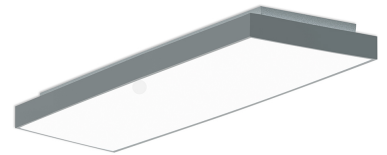

CLEAR 4.0

156-3460-20-40

The original - wall and ceiling luminaires as accent to office lighting with the highest quality

Design: rectangular
wall mounting: available
ceiling mounting: available
pendant mounting: available
surface mounting: available
material: aluminum
colour: silvergrey
Width [mm]: 310
Length [mm]: 580
Height/depth [mm]: 90
weight net [kg]: 4,3

The extensive range of luminaires with different shapes and sizes fits quite naturally into different environments. The formal reduction and subtle materiality of aluminum and white acrylic make CLEAR a perfect design element.

TAILOR MADE - individually in shape, size or colour, we combine design and light quality in order to professionally illuminate modern offices, schools or health facilities. Attention: To suspend the luminaire from the ceiling, a suspension set must also be

Type: PLANE
light direction: direct/indirect
Luminaire Luminous Flux [lm]: 3300
light cover: Acryl satined
light symetry: symmetrical
System efficiency (lm/W): 132
Colour Temperature [K]: 4000
Colour Rendering Index: >80
control: ON/OFF
control gear incl: 25
Nominal voltage: 230V 0/50/60Hz
life cycle: 50.000h (L80/B10)
emergency ready: yes
Degree of protection: IP40
Protection class: I
control gear incl: yes
Stand: 28.01.2022