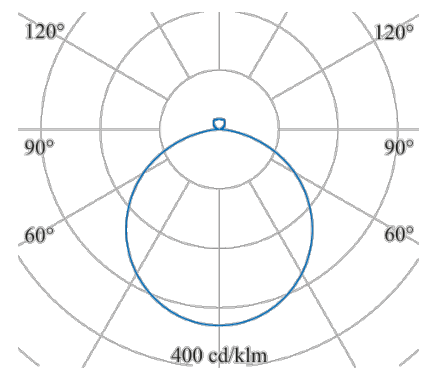

CLEAR 4.0

156-3460-20-40

The original - wall and ceiling luminaires as accent to office lighting with the highest quality

Design: rectangular
wall mounting: available
ceiling mounting: available
pendant mounting: available
surface mounting: available
material: aluminum
colour: silvergrey
Width [mm]: 310
Length [mm]: 580
Height/depth [mm]: 90
weight net [kg]: 4,3

Type: PLANE
light direction: direct/indirect
Luminaire Luminous Flux [lm]: 3300
light cover: Acryl satined
light symetry: symmetrical
System efficiency (lm/W): 132
Colour Temperature [K]: 4000
Colour Rendering Index: >80
control: ON/OFF
control gear incl: 25
Nominal voltage: 230V 0/50/60Hz
life cycle: 50.000h (L80/B10)
emergency ready: yes
Degree of protection: IP40
Protection class: I
control gear incl: yes
Stand: 28.01.2022