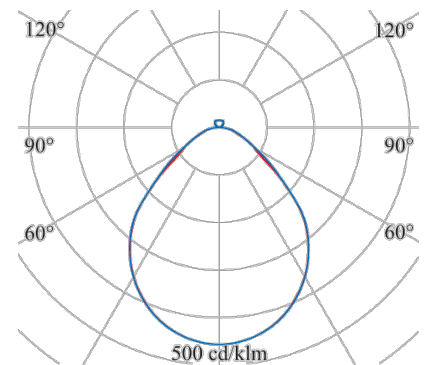

CLEAR 4.0

156-2540-10-30

The original - wall and ceiling luminaires as accent to office lighting with the highest quality

Design: square
wall mounting: available
ceiling mounting: available
pendant mounting: available
surface mounting: available
material: aluminum
colour: white
Width [mm]: 435
Length [mm]: 435
Height/depth [mm]: 90
weight net [kg]: 5

Type: PLANE
light direction: direct/indirect
Luminaire Luminous Flux [lm]: 3050
light cover: Acryl prismatisch
light symetry: symmetrical
Unified Glare Ratio UGR: <19
Luminous intensity (cd/m2): <3000
System efficiency (lm/W): 122
Colour Temperature [K]: 3000
Colour Rendering Index: >80
control: ON/OFF
control gear incl: 25
Nominal voltage: 230V 0/50/60Hz
life cycle: 50.000h (L80/B10)
emergency ready: yes
Degree of protection: IP40
Protection class: I
control gear incl: yes
Stand: 21.01.2022