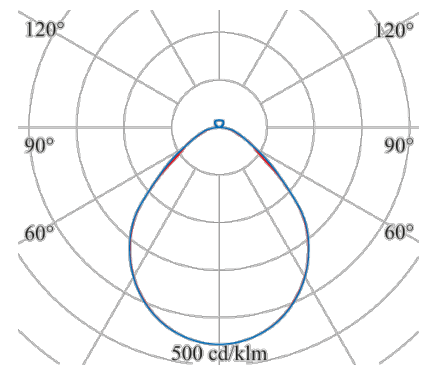

CLEAR 4.0

156-2530-12-TW

The original - wall and ceiling luminaires as accent to office lighting with the highest quality

Design: square
wall mounting: available
ceiling mounting: available
pendant mounting: available
surface mounting: available
material: aluminum
colour: white
Width [mm]: 300
Length [mm]: 300
Height/depth [mm]: 90
weight net [kg]: 2,2

Type: PLANE
light direction: direct/indirect
Luminaire Luminous Flux [lm]: 1400
light cover: Acryl prismatic
light symetry: symmetrical
Unified Glare Ratio UGR: <19
Luminous intensity (cd/m²): <3000
System efficiency (lm/W): 88
Colour Temperature [K]: 2700-6500
Colour Rendering Index: >80
control: DALI
control gear incl: 16
Nominal voltage: 230V 0/50/60Hz
life cycle: 50.000h (L80/B10)
emergency ready: yes
Degree of protection: IP40
Protection class: I
control gear incl: yes
Stand: 16.05.2022