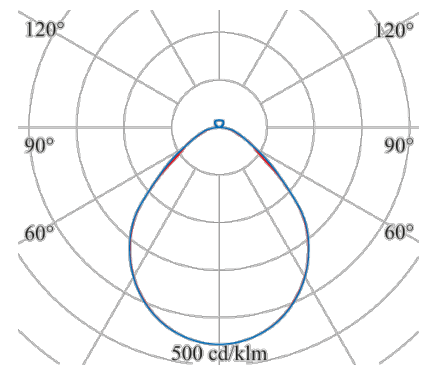

CLEAR 4.0

156-2530-12-30

The original - wall and ceiling luminaires as accent to office lighting with the highest quality

Design: square
wall mounting: available
ceiling mounting: available
pendant mounting: available
surface mounting: available
material: aluminum
colour: white
Width [mm]: 300
Length [mm]: 300
Height/depth [mm]: 90
weight net [kg]: 2,2

Type: PLANE
light direction: direct/indirect
Luminaire Luminous Flux [lm]: 1500
light cover: Acryl prismatisch
light symetry: symmetrical
Unified Glare Ratio UGR: <19
Luminous intensity (cd/m²): <3000
System efficiency (lm/W): 107
Colour Temperature [K]: 3000
Colour Rendering Index: >80
control: DALI
control gear incl: 14
Nominal voltage: 230V 0/50/60Hz
life cycle: 50.000h (L80/B10)
emergency ready: yes
Degree of protection: IP40
Protection class: I
control gear incl: yes
Stand: 20.05.2022