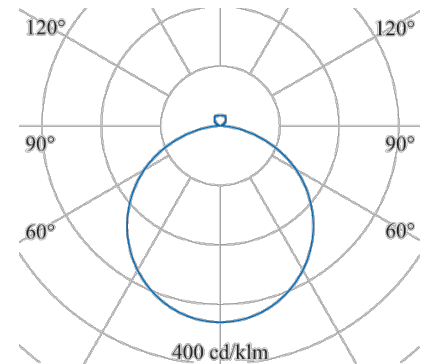

CLEAR 4.0

156-2480-12-30

The original - wall and ceiling luminaires as accent to office lighting with the highest quality

Design: square
wall mounting: available
ceiling mounting: available
pendant mounting: available
surface mounting: available
material: aluminum
colour: white
Width [mm]: 850
Length [mm]: 850
Height/depth [mm]: 90
weight net [kg]: 14,4

Type: PLANE
light direction: direct/indirect
Luminaire Luminous Flux [lm]: 14050
light cover: Acryl satined
light symetry: symmetrical
System efficiency (lm/W): 131
Colour Temperature [K]: 3000
Colour Rendering Index: >80
control: DALI
control gear incl: 107
Nominal voltage: 230V 0/50/60Hz
life cycle: 50.000h (L80/B10)
emergency ready: yes
Degree of protection: IP40
Protection class: I
control gear incl: yes
Stand: 25.01.2022