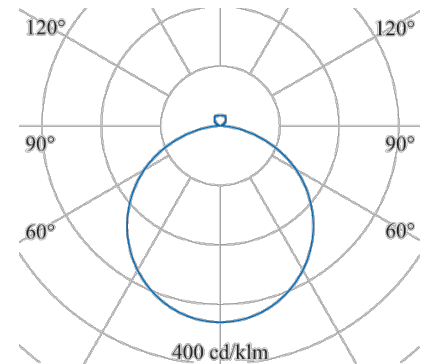

CLEAR 4.0

156-2440-22-TW

The original - wall and ceiling luminaires as accent to office lighting with the highest quality

Design: square
wall mounting: available
ceiling mounting: available
pendant mounting: available
surface mounting: available
material: aluminum
colour: silber
Width [mm]: 435
Length [mm]: 435
Height/depth [mm]: 90
weight net [kg]: 5

Type: PLANE
light direction: direct/indirect
light cover: Acryl satined
light symetry: symmetrical
Colour Temperature [K]: 2700-6500
Colour Rendering Index: >80
control: DALI
Nominal voltage: 230V 0/50/60Hz
life cycle: 50.000h (L80/B10)
emergency ready: yes
Degree of protection: IP40
Protection class: I
control gear incl: yes
Stand: 20.05.2022